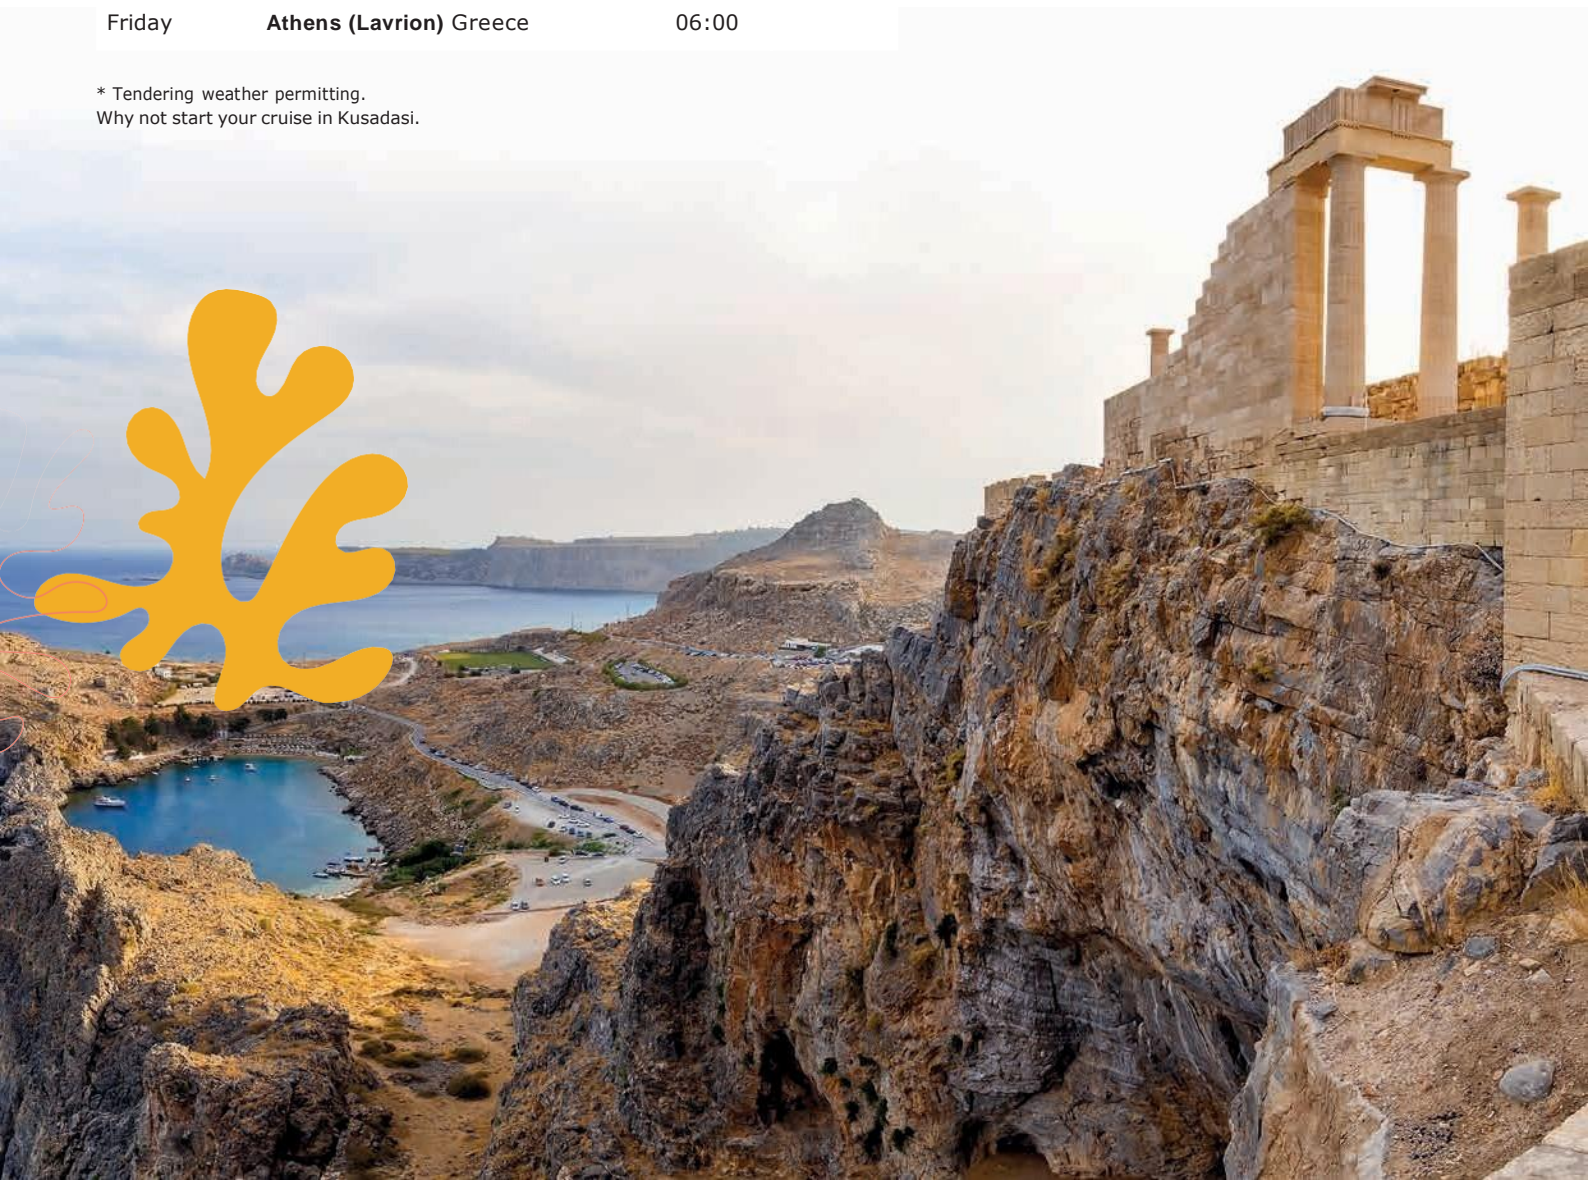

2024 SAILING DATES

March 11, 18, 25
October 28
November 04, 11, 18, 25

* Tendering weather permitting.
Why not start your cruise in Kusadasi.