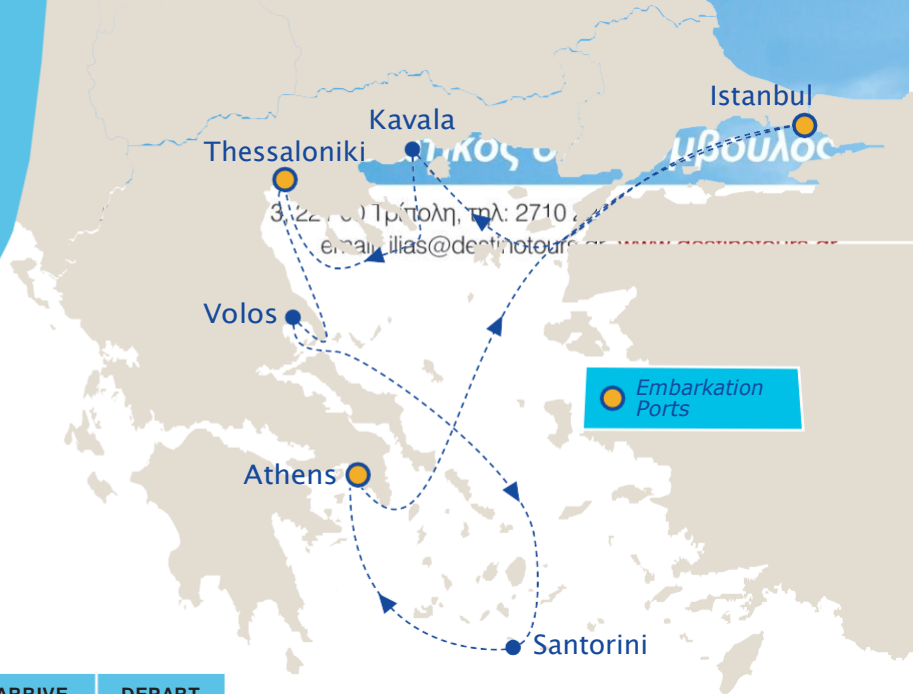

Experience life.
Experience the journey

CRUISE ITINERARIES 2023

GREECE AND THE MEDITERRANEAN

ECLECTIC AEGEAN

7 night Inclusive cruise
onboard *Celestyal Crystal*

ATHENS | ISTANBUL
KAVALA | THESSALONIKI
VOLOS | SANTORINI

YOUR ITINERARY

DAY	PORTS	ARRIVE	DEPART
Saturday	Athens Greece		15:00
Sunday	Istanbul Turkey	15:00	
Monday	Istanbul Turkey		18:00
Tuesday	Kavala Greece	11:00	20:00
Wednesday	Thessaloniki Greece	08:00	19:00
Thursday	Volos Greece	08:00	18:30
Friday	Santorini* Greece	09:00	20:00
Saturday	Athens Greece	07:00	

* Tendering weather permitting.
Why not start your cruise in Thessaloniki or Istanbul.

2023 SAILING DATES

April 01, 08

7night Idyllic, Eclectic, Three Continents, Steps of Paul and 8night New Year Cruises					
	A	B	C	D	Flash
IA	919	919	919	789	599
IB	979	979	979	859	729
IC	1019	1019	1019	889	759
XA/XBO	1069	1069	1069	919	779
XB	1149	1149	1149	989	839
XC	1189	1189	1189	1019	859
XD	1229	1229	1229	1059	889
SBJ	1889	1709	1359	1359	1359
S	2029	1829	1449	1449	1449
SB	2359	2129	1669	1669	1669
SG	2559	2289	1759	1759	1759
3 rd /4 th adult					789/589
3 rd /4 th child (between 2 and 11 years old)					549
Infant (under 2 years old)					289
Single Supplement on Cruise Rate for IA-XD					30%
Single Supplement on Cruise Rate for Suites					100%
Port and Service Charges (included)					289
COMPLIMENTARY €75 SHORE EXCURSION DISCOUNT					
COMPLIMENTARY SELECT DRINKS INCLUDED WITH MEALS					
UPGRADE TO ENHANCE					
FREE Premium Drinks Package + FREE Additional €75 Shore ExcursionDiscount + FREE WiFi Access + DISCOUNTED Specialty Dining					
For only €240					